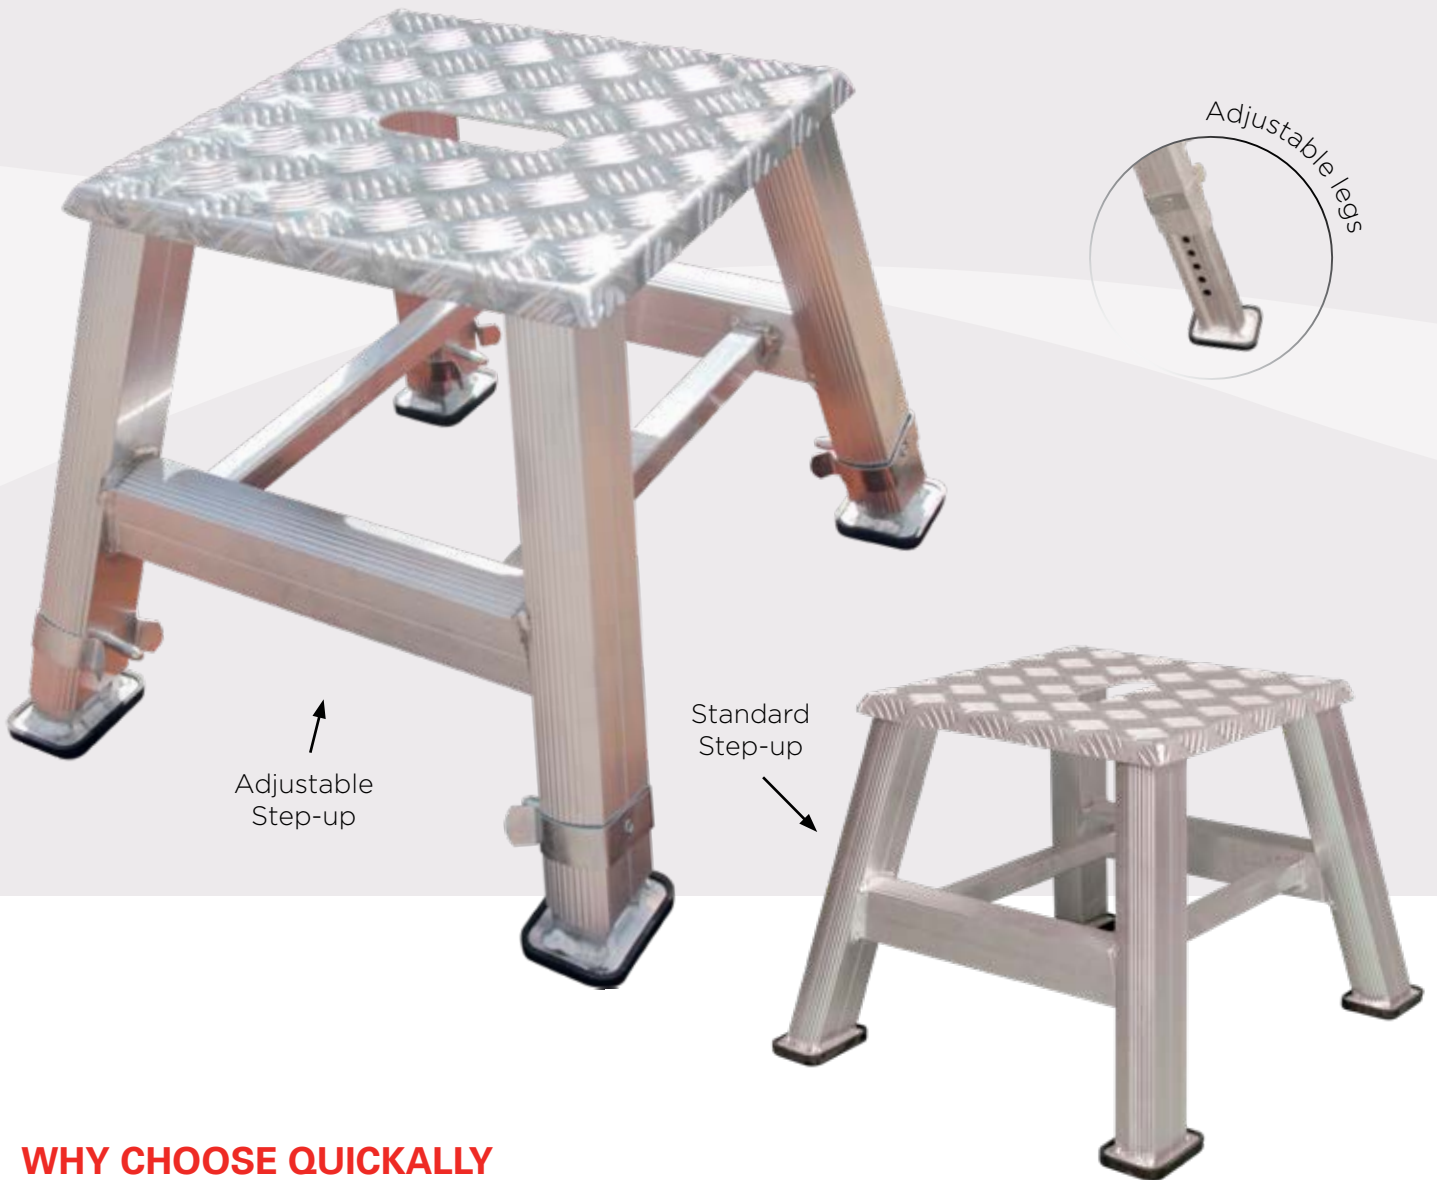

## ALUMINIUM STEP-UPS

### WHY CHOOSE QUICKALLY

- ✓ Ideal for gaining quick and easy access to low level, out-of-reach heights
- ✓ Height range is 370mm (fixed leg model) or 370mm – 540mm (with adjustable legs)
- ✓ Safe working load limit of 225kg with a 340mm square, checker plate platform
- ✓ Rubber feet provide excellent stability and grip
- ✓ Slotted handle allows for easy pick-up and carry
- ✓ Customised Step-ups also available