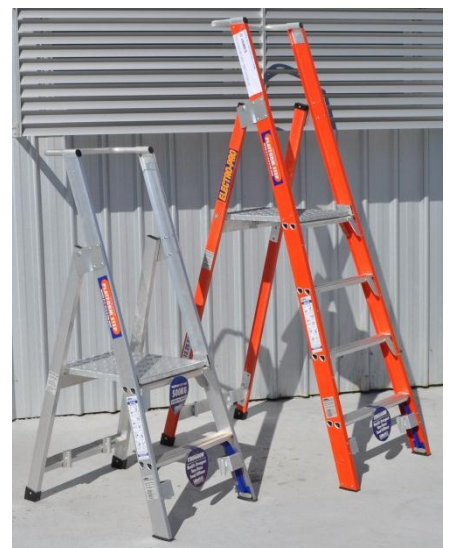

QUICK ALLY

ACCESS SOLUTIONS

LADDER PLATFORMS

Fibreglass	Aluminium	Overall Height (in open position)	Platform Height (in open position)
FPS5-2	PS5-2	1.50m	0.60m
FPS6-3	PS6-3	1.79m	0.88m
FPS7-4	PS7-4	2.08m	1.17m
FPS8-5	PS8-5	2.37m	1.45m
FPS9-6	PS9-6	2.64m	1.74m
FPS10-7	PS10-7	2.93m	2.02m
FPS11-8	PS11-8	3.22m	2.30m
	PS13-10	3.79m	2.89m
CASTOR KIT - Includes four (4) Wheels and Springs			
Safety rail now available as optional extra			